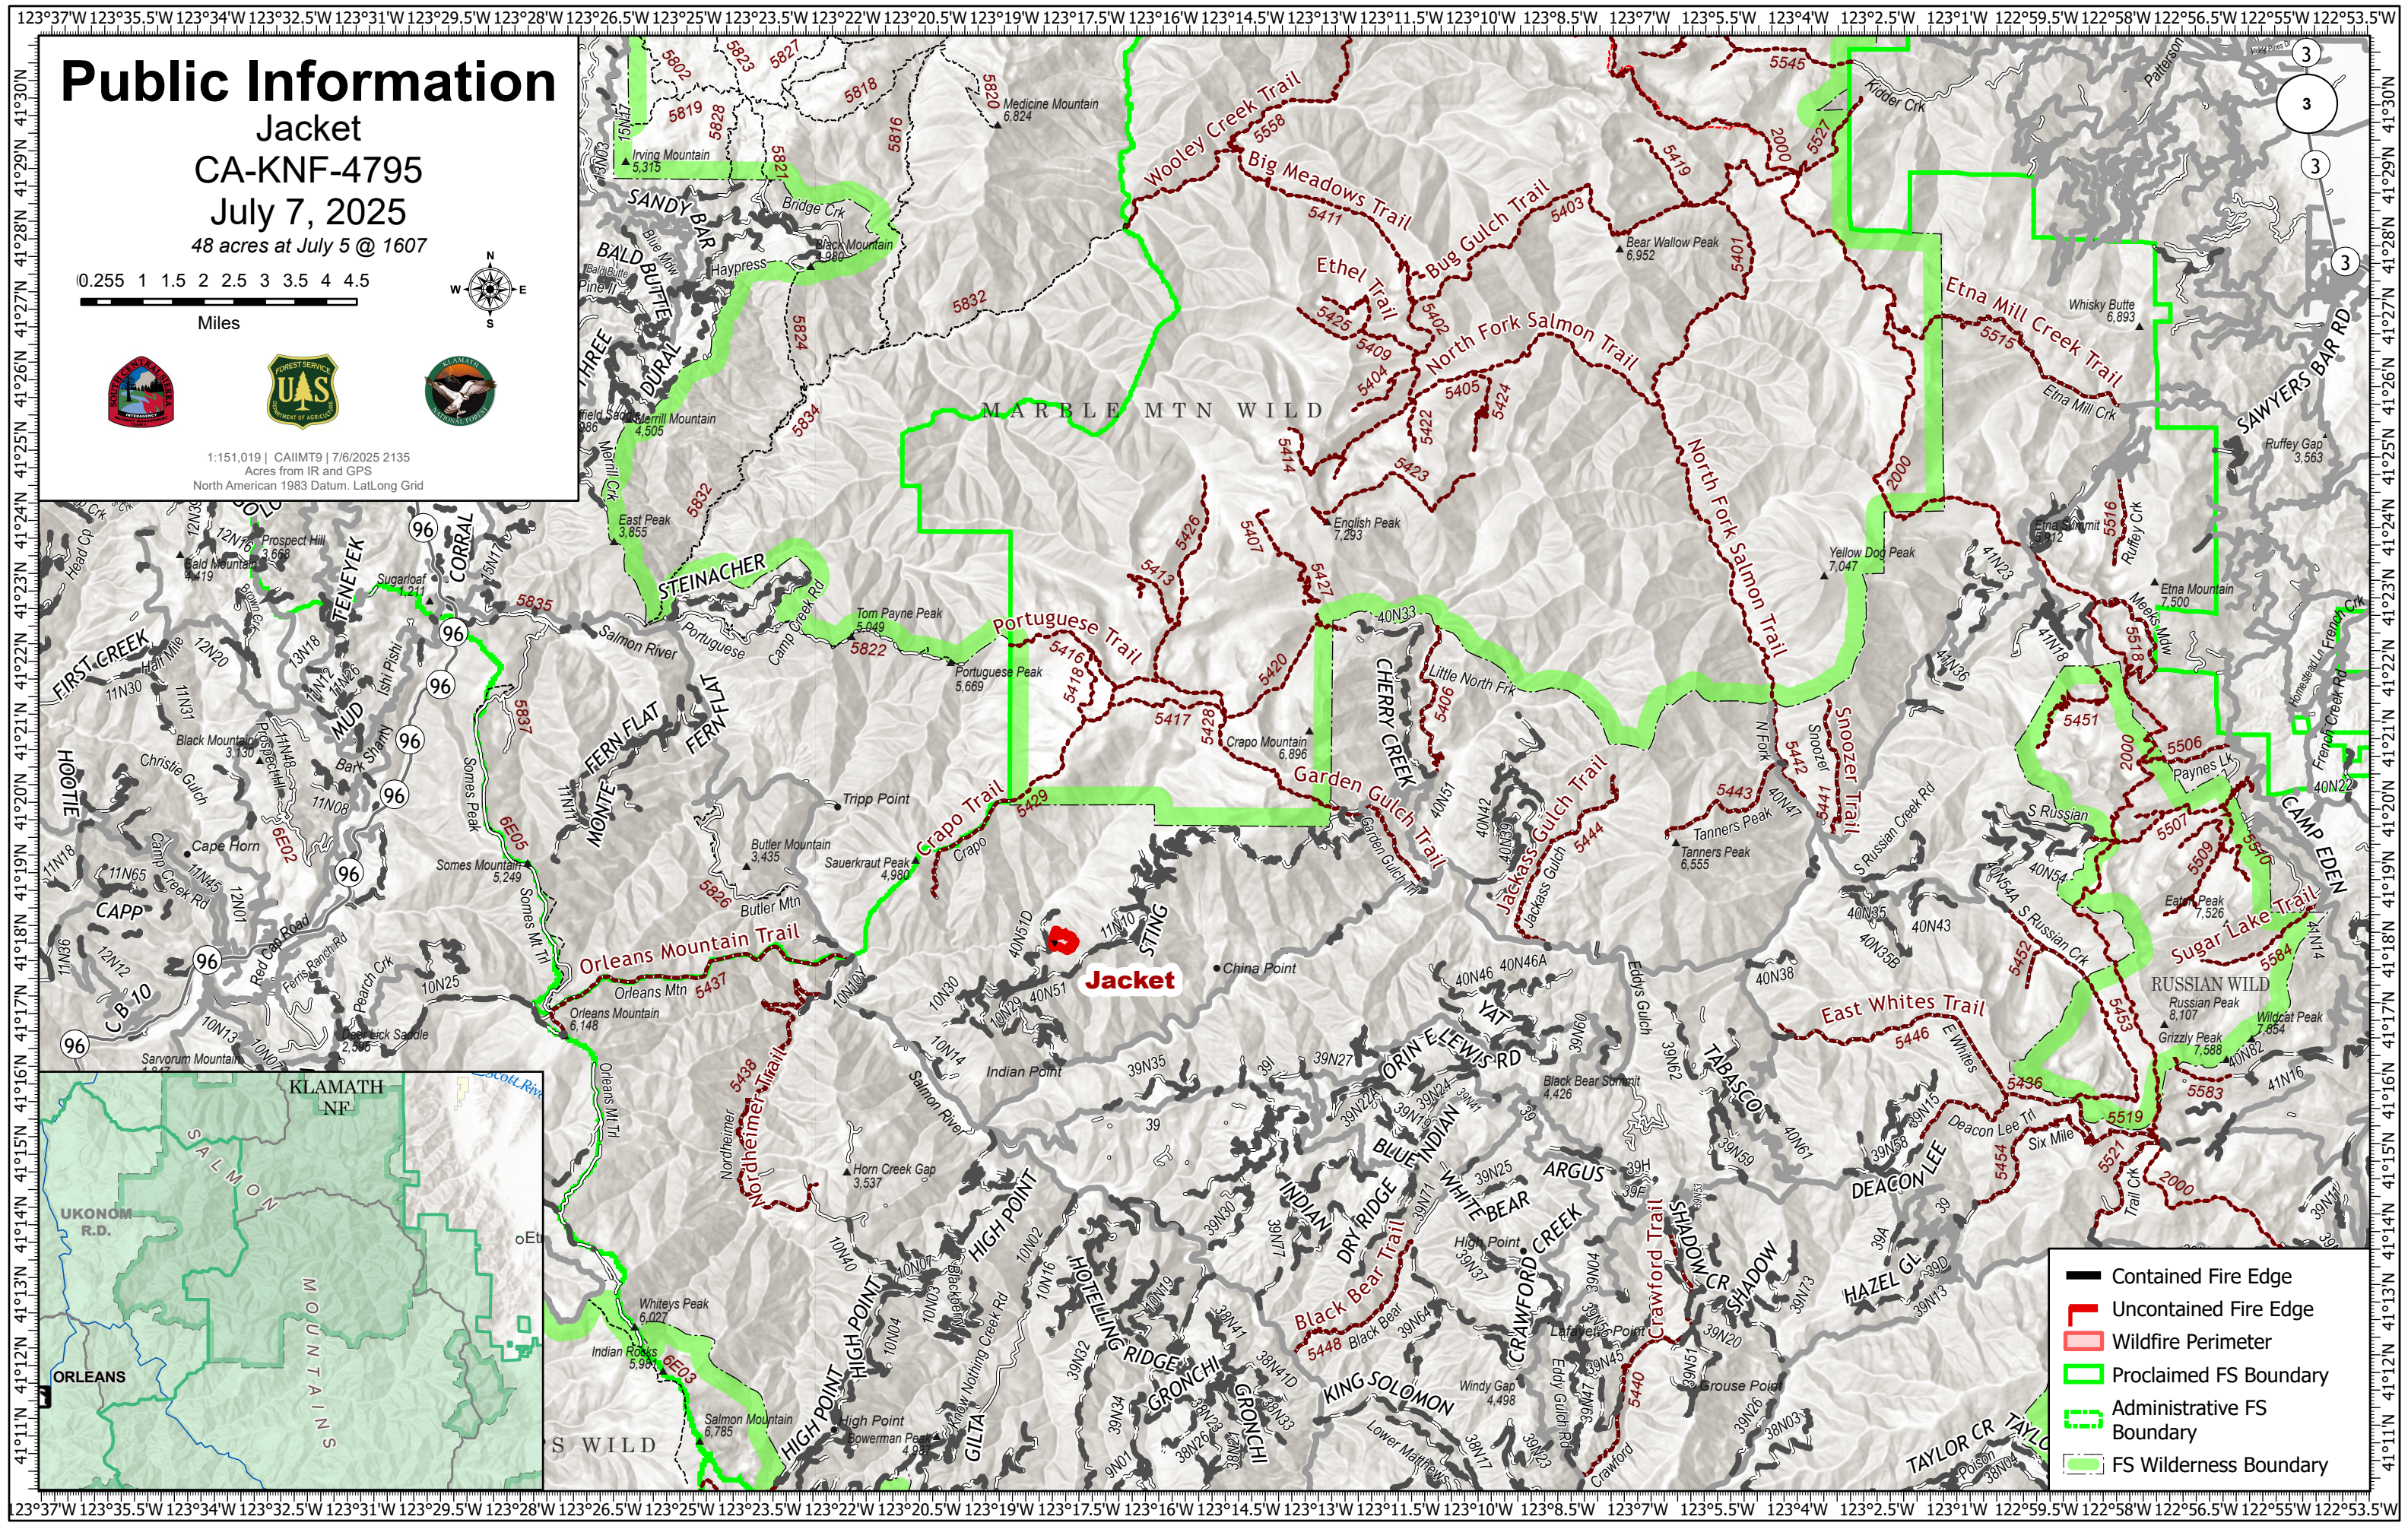

Public Information

Jacket
CA-KNF-4795

July 7, 2025

48 acres at July 5 @ 1607

0.255 1 1.5 2 2.5 3 3.5 4 4.5

Miles

1:151,019 | CAIIMT9 | 7/6/2025 2135
Acres from IR and GPS
North American 1983 Datum. LatLong Grid

- Contained Fire Edge
- Uncontained Fire Edge
- Wildfire Perimeter
- Proclaimed FS Boundary
- Administrative FS Boundary
- FS Wilderness Boundary