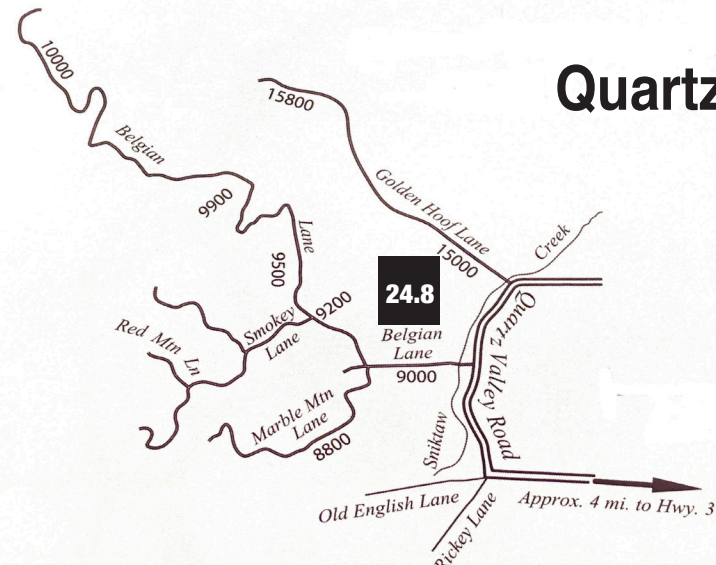

Quartz Valley

Map#	YS#	Rest Rm.	Name	City	Address	May 31	June 1	June 2
24.8	110		Roberts	Quartz Valley	9132 Belgian Lane	6:30 am - 5 pm	6:30 am - 5 pm	Closed