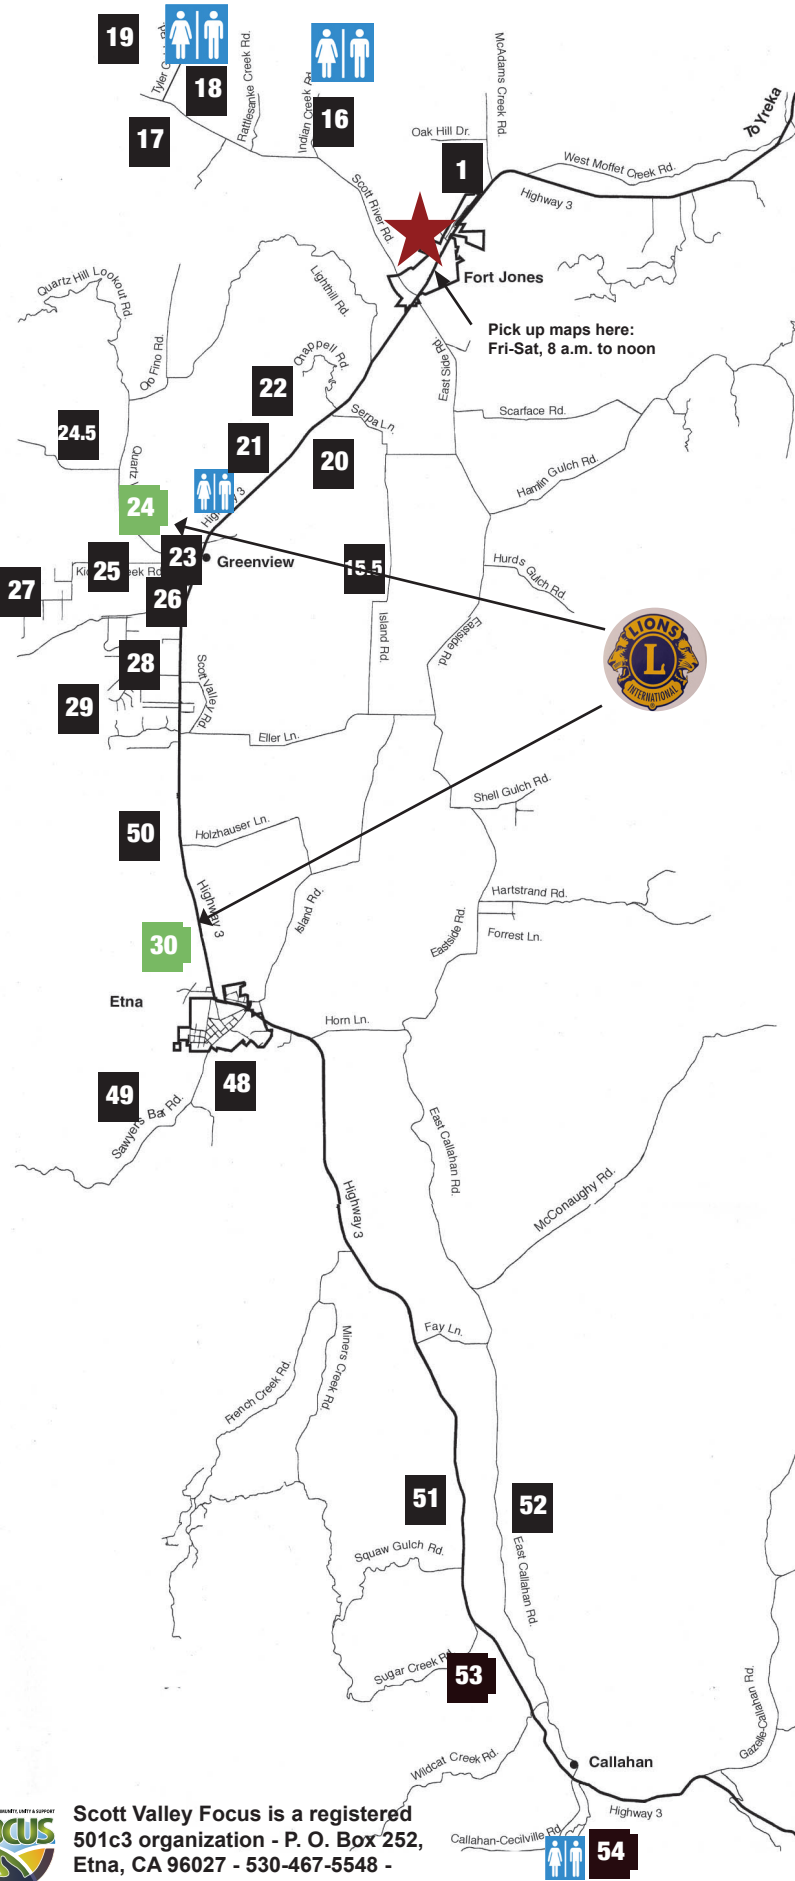

SCOTT VALLEY

Valley-Wide Yard Sale May 31 to June 2, 2024

Scott Valley

Scott Valley Focus is a registered 501c3 organization - P. O. Box 252, Etna, CA 96027 - 530-467-5548 - www.scottvalleyfocus.com

Map#	YS#	Rest Rm.	Name	City	Address	May 31	June 1	June 2
1	123		Downey	Fort Jones	13007 N Hwy. 3	Closed	8 am - 3 pm	Closed
16	101	Y	Otto/Rehbock	Fort Jones	18120 Indian Creek Rd.	7:30 am - 5 pm	7:30 am - 5 pm	8 am - 3 pm
17	107		Wester	Fort Jones	4320 Scott River Rd.	8 am - 4pm	8 am - 4pm	8 am - 4pm
18	138		Barbara	Fort Jones	13905 Tyler Gulch Rd.	8 am - 2 pm	8 am - 2 pm	Closed
19	118	Y	Mendenhall	Fort Jones	13929 Tyler Gulch Rd.	Closed	8 am - 6 pm	8 am - 6 pm

Map# 2-15: See Fort Jones map on reverse

Map#	YS#	Rest Rm.	Name	City	Address	May 31st	June 1st	June 2nd
15.5	115		Cressey	Fort Jones	8701 Island Rd	8 am - 5 pm	10 am - 4 pm	8 am - ?
20	105		Burrone	Fort Jones	9224 North Hwy. 3	Closed	8 am - 5 pm	Closed
21	116		Garcia	Fort Jones	9225 N. Hwy. 3	Closed	8 am - 4 pm	9 am - 2 pm
22	137		Burrone	Fort Jones	9224 N Hwy 3	8 am - 5 pm	8 am - 5 pm	Closed
23	149		Scott Valley Grange	Greenview	7246 Quartz Valley Rd.	Closed	8 am - 3 pm	8 am - 3 pm
24	106		Scott Valley Lions	Greenview	Valley Oaks, 7300 Quartz Valley Rd.	9 am - 3 pm	9 am - 3 pm	Closed
24.5	112		Garaventa	Quartz Valley	12033 Dangel Lane	8 am - 1 pm	8 am - 1 pm	Closed
24.8	110		Roberts	Quartz Valley	9132 Belgian Lane (see other side)	6:30 am - 5 pm	6:30 am - 5 pm	Closed
25	147		Wehrman	Greenview	3708 Quartz Valley Rd.	Closed	9 am - 5 pm	Closed
26	127		Duerr	Greenview	Next to Scott Valley Feed	Closed	8 am - 6 pm	Closed
27	126		Eastlick	Greenview	1600 S. Kidder Creek Rd.	9 am - 4 pm	9 am - 4 pm	9 am - 4 pm
28	111		Herman	Greenview	5231 South Kidder Loop	7 am - 2 pm	7 am - 2 pm	Closed
29	131		Mortenson	Etna	4921 Pine Cone Dr.	Closed	8 am - 3 pm	Closed
30	113		Scott Valley Lions	Etna	1605 North Hwy. 3 (1 mile N of Etna)	9 am - 3 pm	9 am - 3 pm	Closed

Map# 31-47: See Etna map on reverse

Map#	YS#	Rest Rm.	Name	City	Address	May 31	June 1	June 2
48	142		Hewes	Etna	439 Esther Warren Rd.	Closed	8 am - 3 pm	8 am - 1 pm
49	120		Gentry	Etna	1537 Sawyers Bar Rd.	7 am - 5 pm	7 am - 5 pm	7 am - 5 pm
50	119		Wilcox	Etna	Hwy 3 - Juleon St.	9 am - 3 pm	9 am - 3 pm	9 am - 3 pm
51	148		Nielsen/Brown	Callahan	7439 S State Hwy. 3	9 am - ?	9 am - ?	9 am - ?
52	104		Slaght/Dixon	Callahan	6816 East Callahan Rd.	8 am - 4 pm	8 am - 4 pm	8 am - 4 pm
53	109		Marshall	Callahan	1008 Sugar Creek Road	8 am - 3 pm	8 am - 3 pm	8 am - 3 pm
54	102	Yes	Mt. Bolivar Grange	Callahan	12507 South Hwy. 3	Closed	9 am - 4 pm	Closed

A BIG THANK YOU to our map sponsors.

These sponsors make it possible to produce a valley-wide yard sale map at no charge to sellers. Please be sure to visit these businesses and thank them for their sponsorship. More information about these businesses can be found on our Facebook group page.

Trading Post Restaurant
11806 Main St., Ft. Jones

California Outdoor Properties
11806 Main St., Ft. Jones

Marble Rim Gallery
11835 Main Street, Fort Jones

Relics at the Rec
11236 Hwy 3, Ft. Jones

Scott Valley Lions
Valley Oaks, 7300 Quartz Valley Rd., Greenview and 1605 North Hwy. 3, Etna

Dotty's
404 N. Hwy. 3, Etna

Etna Brewery & Restaurant
131 Callahan St., Etna

Wildwood Restaurant
4074 Main St., Etna

Farmhouse Bakery
445 Main St., Etna